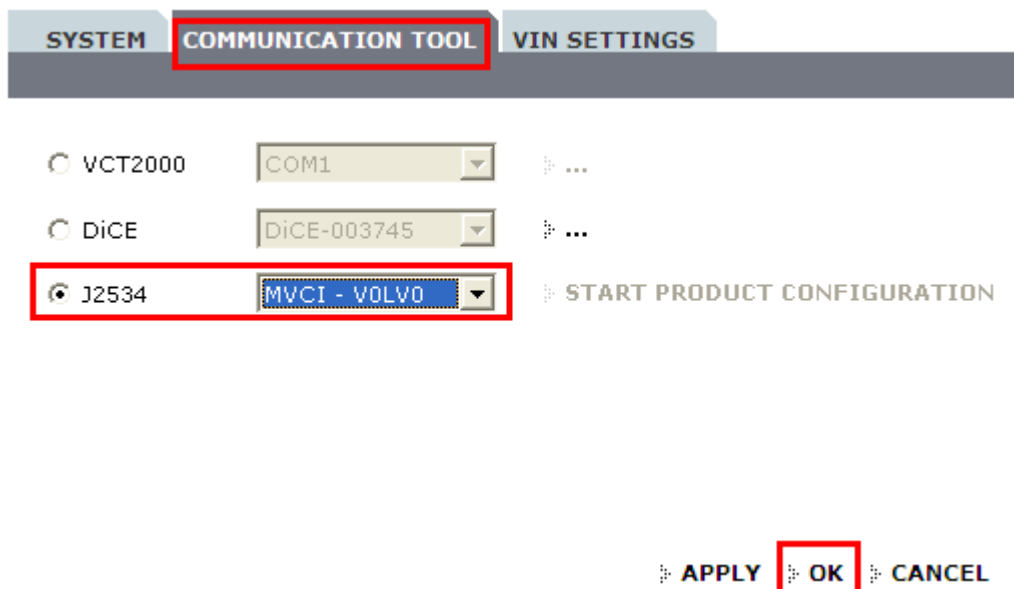

### 3. Start VOLVO VIDA

- Double-Click VIDA All-in-one icon on Desktop

- Input the Username: **admin** , then click **LOGIN**

- Click **START**, then click **PERFORM COMPUTER SETTINGS**

- Click **COMMUNICATION TOOL**, click **Dice**, select **J2534 MVCI - VOLVO**, then Click **OK**