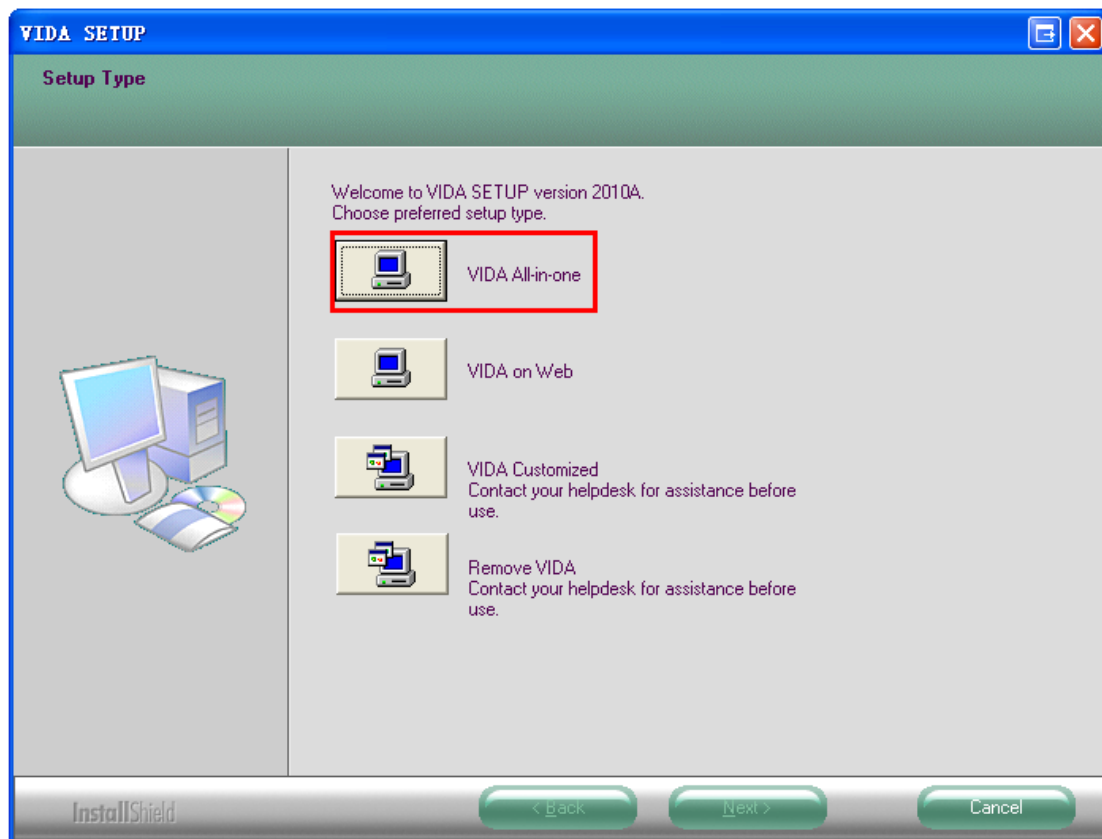

- **Select VIDA All-in-one**